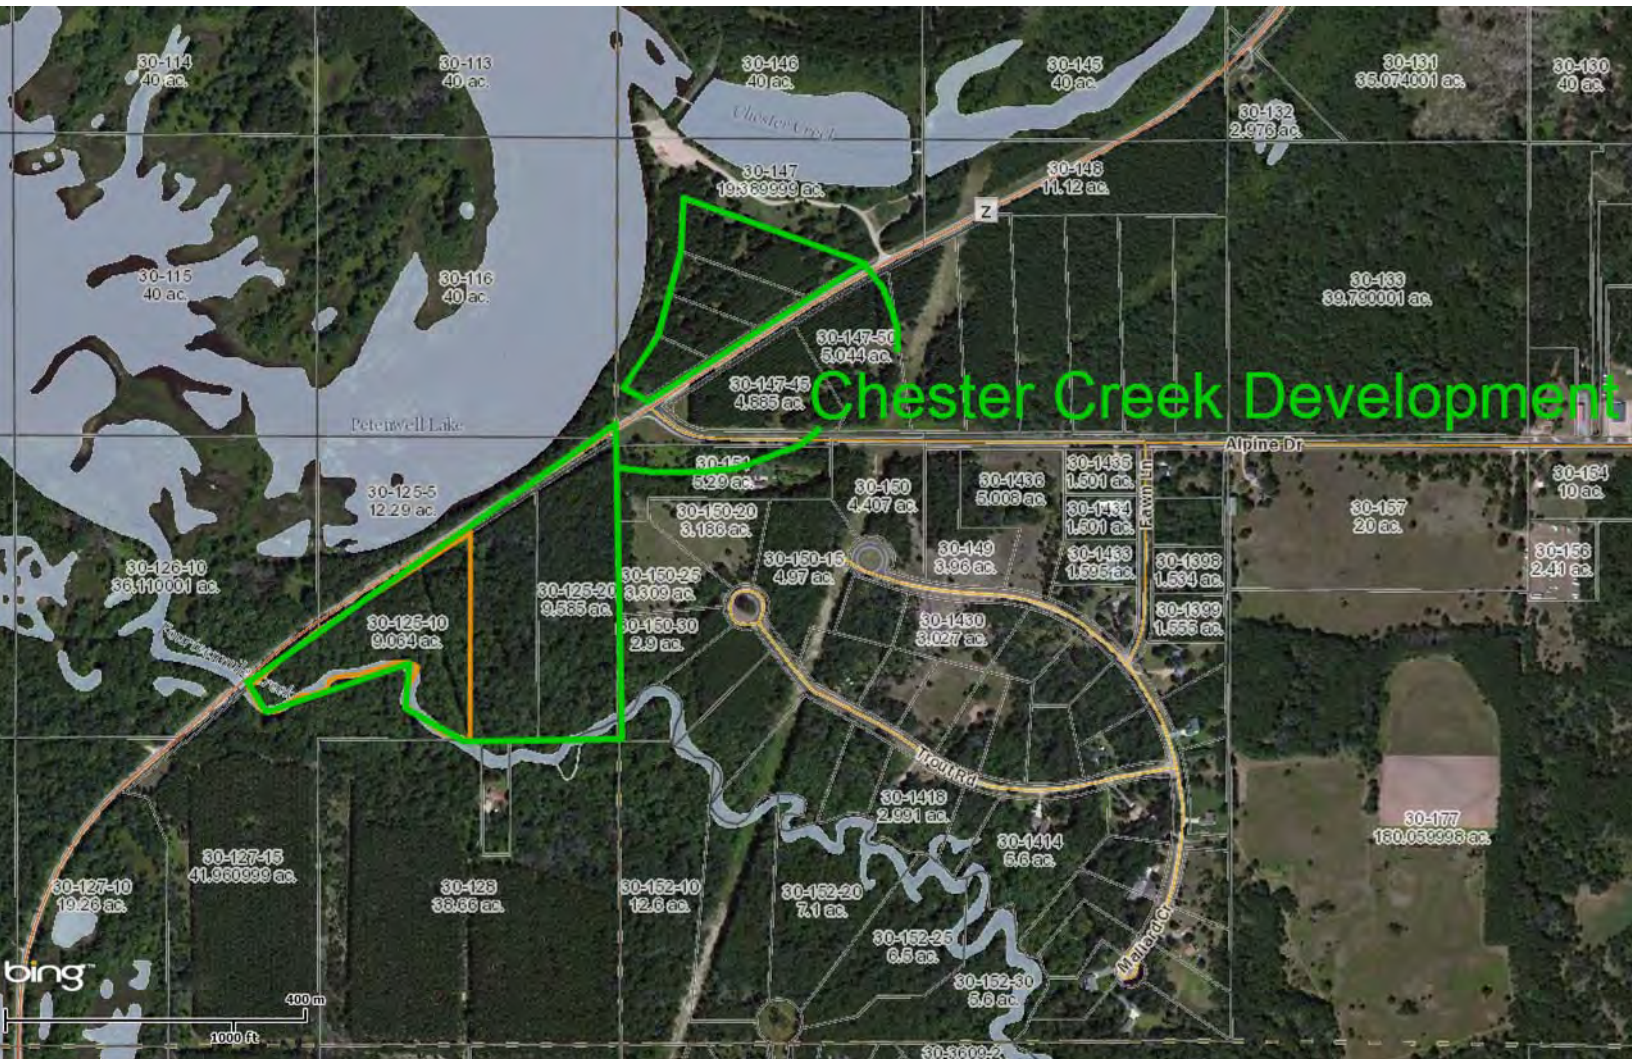

# Chester Creek Development

Landman Realty llc 888-696-8695 www.TheLandman.net

Copyright 2011 Esri. All rights reserved. Fri Dec 14 2012 12:53:14 PM.

Landman Realty llc 888-696-8695 www.TheLandman.net